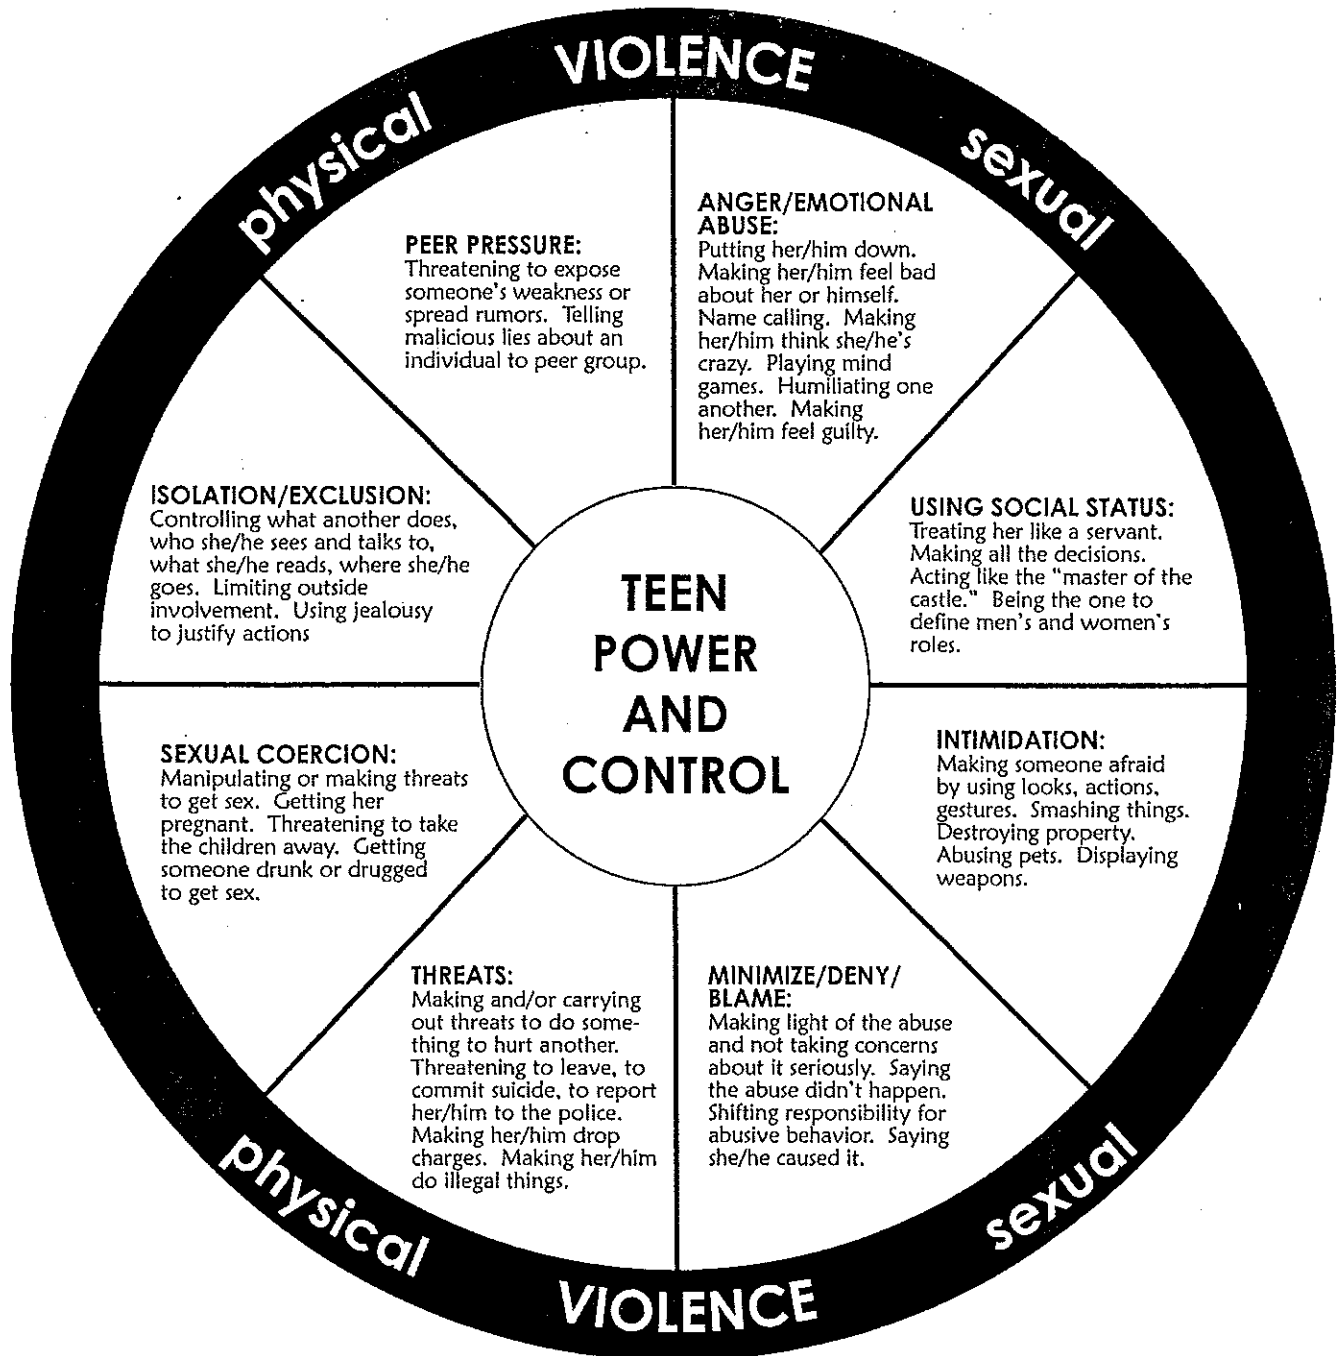

# TEEN POWER AND CONTROL WHEEL

Produced and distributed by:

Developed from:  
Domestic Abuse Intervention Project  
202 East Superior Street  
Duluth, MN 55802  
218.722.4134

**NATIONAL CENTER**  
on Domestic and Sexual Violence  
*training • consulting • advocacy*